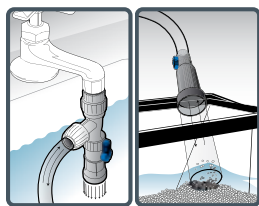

## Aquarium Water Changer

**Eliminates spills and heavy lifting**

**Make routine water changes and vacuuming gravel easy and efficient**

The Aquarium Water Changer was designed to help eliminate the potential for messy spills and transporting heavy buckets of water. Simply attach the water flow assembly to the faucet using the included multi-connection faucet adaptor and turn on the faucet.

**Complete Water Flow Control**

The easy-grip molded handle on the gravel tube includes a built-in on/off valve for total water flow control at your fingertips. The same valve on the sink attachment can be adjusted to reduce splashing of dirty water in the sink.

### Features & Benefits

- Make water changes cleanly and efficiently
- Vacuum gravel thoroughly
- Complete water control at your fingertips

*Built-in on/off valve on gravel tube and sink attachment provide complete water flow control at your fingertips.*