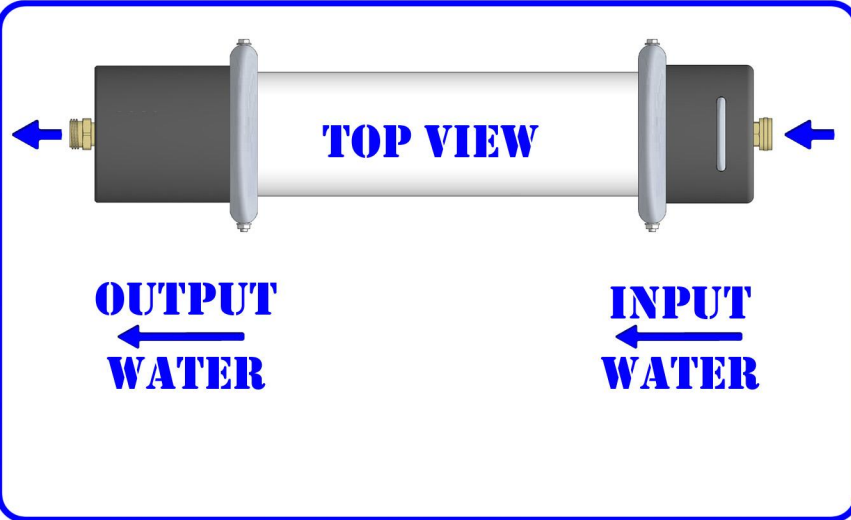

RHG PRO-RINSE®

PARTS GUIDE

Item	Description	Part Number
1	Housing (complete).....	20054-30
2	U-Pin.....	20061
3	Housing Insert.....	20062
4	Large O-Ring.....	20063
5	Small O-Ring (2 total).....	21010
6	Feet by Pair.....	20064
7	Male Garden Hose Fitting.....	63008
8	1/2" Close Nipple.....	63016
9	Female Garden Hose Fitting.....	63009
10	1/2" Plug.....	63017
11	Replacement Filter.....	1-10004