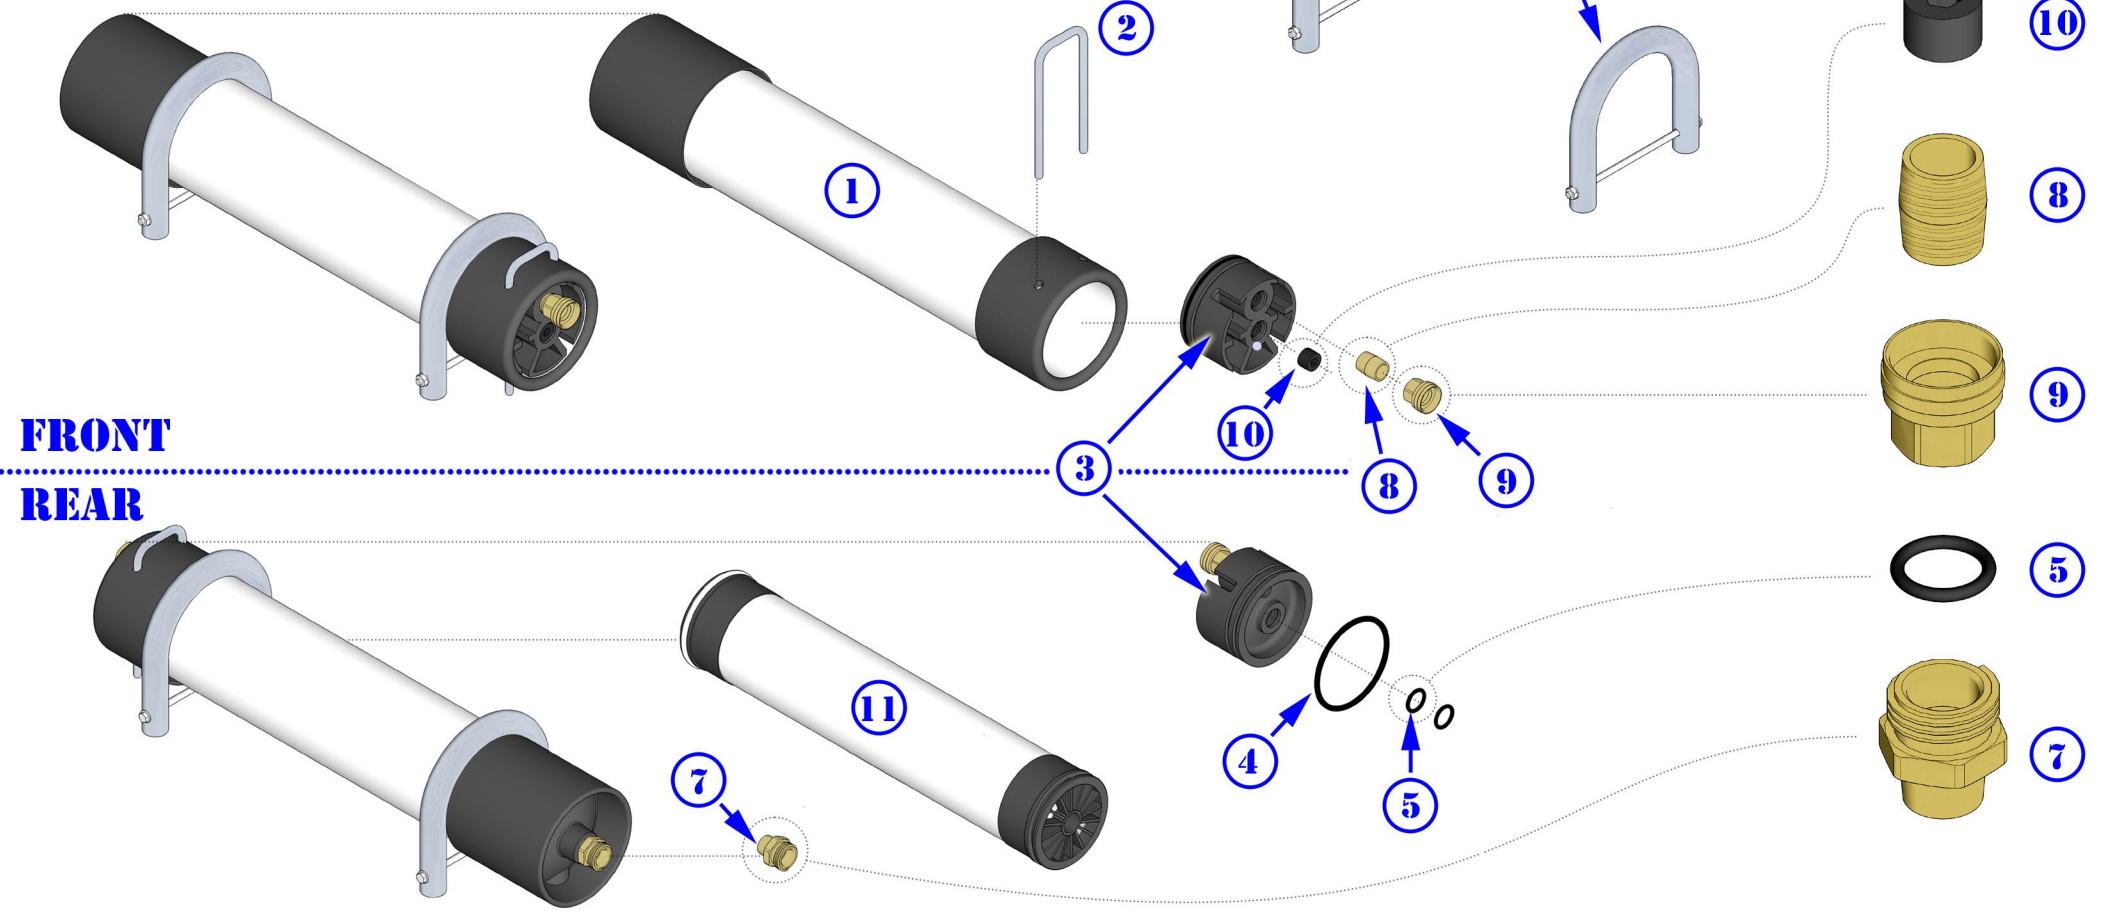

RHG PRO-RINSE®

PARTS GUIDE

Item	Description	Part Number
1	Housing (complete).....	20054-30
2	U-Pin.....	20061
3	Housing Insert.....	20062
4	Large O-Ring.....	20063
5	Small O-Ring (2 total).....	21010
6	Feet by Pair.....	20064
7	Male Garden Hose Fitting.....	63008
8	1/2" Close Nipple.....	63016
9	Female Garden Hose Fitting.....	63009
10	1/2" Plug.....	63017
11	Replacement Filter.....	1-10004